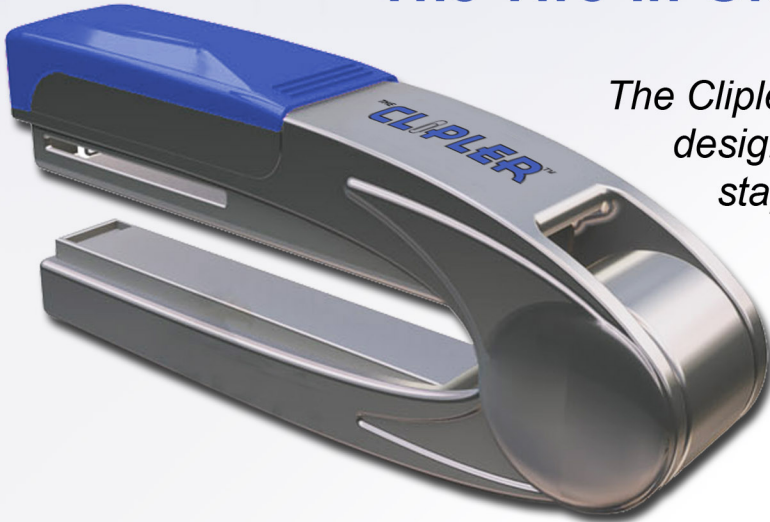

THE **CLIPLER**TM

The Two-In-One Office Fastener Tool!

The Clipler,TM with its easy-to-use ergonomic design, provides the function of a powerful stapler as well as provides storage of multiple paperclips! The Clipler is available in a variety of colors. Paperclips not included. PMS color match available.

The CliplerTM gripper conveniently slides open to store paperclips!

The CliplerTM can be used both vertically as well as horizontally!

Standard Colors include: white, red, blue, black, yellow and/or green

PMS match available

Imprint Area: 3/4" wide x 1/2" high (approx.)

Minimum Order: 1,000 unit